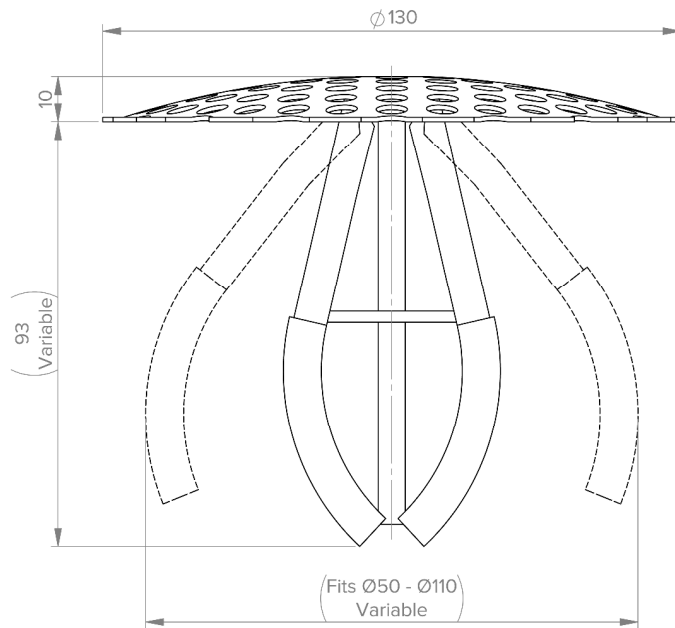

TECHNICAL DATA SHEET

TECHNICAL INFORMATION

Drainage capacity is available on www.jual.dk